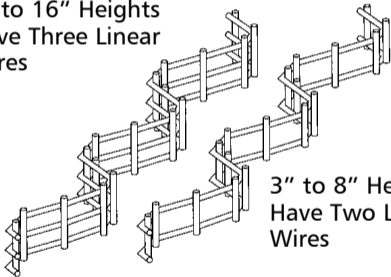

Continuous Support

Continuous supports are available for wire mesh support in 2" through 16" heights.

9" to 16" Heights
Have Three Linear
Wires

3" to 8" Heights
Have Two Linear
Wires